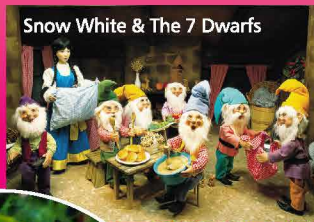

FAIRYTALE LAND IMAGINE & BE A FAIRY PRINCESS FOR A DAY

Discover Fairytale Land's magic. Follow the sweeping pathways & discover the fairytale stories. Just press the buttons & be dazzled as the characters come to life. Listen to the story & sing along with the music. Set amongst beautiful gardens, castles, caves & cottages.

Bring a costume on the day & act out your part.

FEATURING 22 ANIMATED FAIRYTALES

Red Riding Hood

Cinderella

Alice in Wonderland

Snow White & The 7 Dwarfs

Pegasus

Little Mermaid

Jack and the Beanstalk

CAMELOT ADVENTURE PLAYGROUND IMAGINE & BE A KNIGHT FOR A DAY

Explore Camelot Adventure Playground's secret passages and dark tunnels in this unique medieval playground. Climb daring towers, creep through the darkest tunnels, rescue damsels in distress, but watch out for Merlin and his magic!